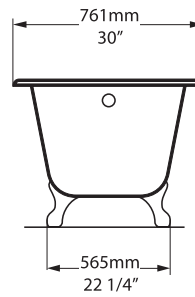

Lario 100 vanity

Staffordshire faucet - STA-26

Wessex

WES-N-xx-OF

victoria  albert®

volcanic limestone baths

Top view

Rim Detail

Side view

Front view

Section AA

Shown with K50 waste kit

Section BB

Tap holes can be drilled by installer
Les trous de robinetterie peuvent être percés par l'installateur
Pueden ser perforados por el instalador

*All measurements subject to +/-5% tolerance

l = 1525mm / 60"
w = 761mm / 30"
h = 613mm / 24 1/8"

| | |
|---|---|
|  590 |  54 US gal |
|  403 |  31 3/4 US gal |
|  139 |  0 US gal |

.dwg | .dxf | .skp www.vandabaths.com