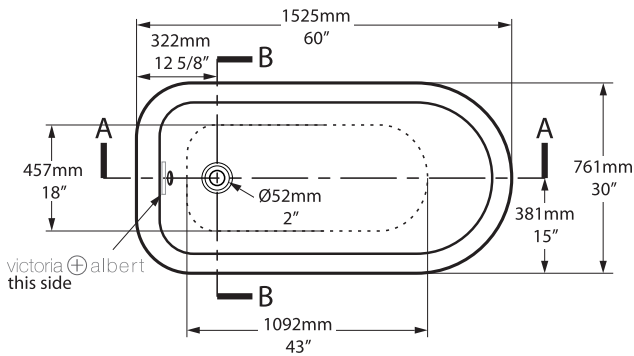

Wessex

WES-N-xx-OF

victoria albert®

volcanic limestone baths

Top view