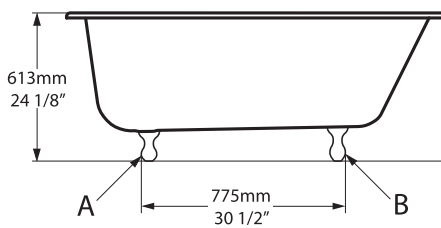

Lario 100 vanity

Staffordshire faucet - STA-26

Wessex

WES-N-xx-OF

victoria  albert®

volcanic limestone baths

Top view

Rim Detail

Side view

Front view

Section AA

Shown with K50 waste kit

Section BB

Tap holes can be drilled by installer
Les trous de robinetterie peuvent être percés par l'installateur
Pueden ser perforados por el instalador

*All measurements subject to +/-5% tolerance

l = 1525mm / 60"
w = 761mm / 30"
h = 613mm / 24 1/8"

| | |
|---|---|
|  590 |  54 US gal |
|  403 |  31 3/4 US gal |
|  139 |  0 US gal |

.dwg | .dxf | .skp www.vandabaths.com