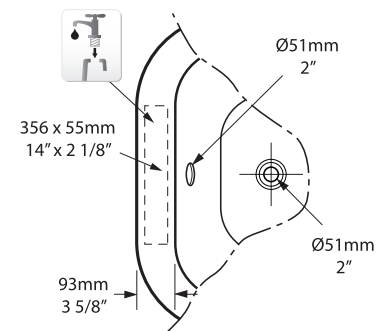

Lario 100 vanity

Staffordshire faucet - STA-26

Wessex

WES-N-xx-OF

victoria  albert®

volcanic limestone baths

Top view

Rim Detail

Side view

Front view

Section AA

Shown with K50 waste kit

Section BB

Tap holes can be drilled by installer
Les trous de robinetterie peuvent être percés par l'installateur
Pueden ser perforados por el instalador

*All measurements subject to +/-5% tolerance

l = 1525mm / 60"
w = 761mm / 30"
h = 613mm / 24 1/8"

| | |
|---|---|
|  590 |  54 US gal |
|  403 |  31 3/4 US gal |
|  139 |  0 US gal |

.dwg | .dxf | .skp www.vandabaths.com