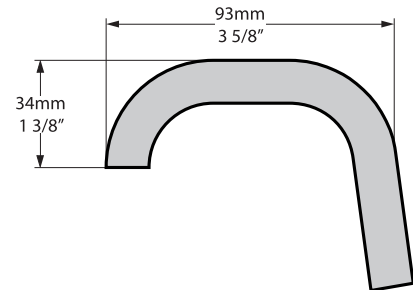

Lario 100 vanity

Staffordshire faucet - STA-26

Wessex

WES-N-xx-OF

victoria  albert®

volcanic limestone baths

Top view

Rim Detail

*All measurements subject to +/-5% tolerance

l = 1525mm / 60"
w = 761mm / 30"
h = 613mm / 24 1/8"

| | |
|---|---|
|  590 |  54 US gal |
|  403 |  31 3/4 US gal |
|  139 |  0 US gal |

.dwg | .dxf | .skp www.vandabaths.com